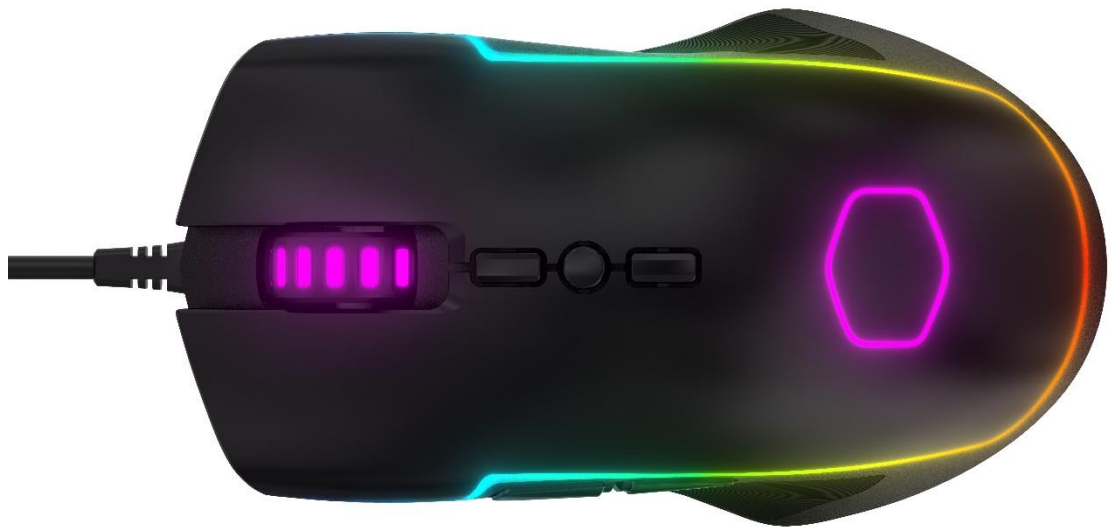

VERSATILE, RELIABLE, DEPENDABLE

The CM310 is the mouse of choice for gamers of all levels, providing dependability and reliability without breaking the bank.

An optical 3500/5000 adjustable DPI sensor offers gaming-grade performance, while the rubber side grips and weighted body give just the right level of comfort.

And if you want to add some personality, it comes with RGB illumination with 5 preset modes and effects. Dependable and solid, the CM310 is a gaming mouse designed to take your gaming to the next level.

FEATURES

- **Gaming Grade Optical Sensor** - a 5000 DPI sensor offers peak performance during even the most troubling times and easy access DPI control buttons on the top for quick adjustments.
- **Textured Rubberized Side Grips**
Comfortable grip with unmatched stability and control.
- **RGB Illumination** Five preset modes and effects give your gear some flash.
- **Balanced Weight** - Calibrated to 100 grams so not too light, not too heavy - just perfect for gaming and domination.
- **Ergonomic Shape** - Ambidextrous design caters to both hands and all grip types

RGB Backlighting that wraps around the entire body

Ambidextrous Shape for comfortable grip. (note: only side buttons for right handed grip).

Three top Buttons for added controls of DPI and profiles.