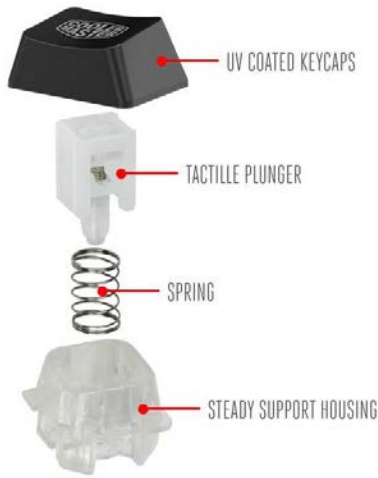

FEATURE HIGHLIGHT

CoolerMaster Exclusive Mem-chemical switch - Exclusive linear switches provide a satisfying tactile feel and more responsiveness than membrane switches.